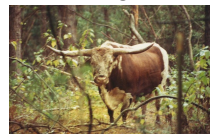

DIXIE HUNTER

Dawna Ranger