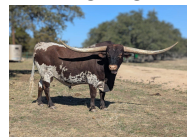

**LM MOONLIGHT**

Date of Birth: 01/30/2024  
 Registration 1: Pending

Courtesy of LM Longhorns

LM MOONLIGHT

CENTURY 100

TARI'S ICON OF LM

HH SAMURAI

3S DANICA

ICON OF RM

3S HIGH TARI

Zeus EOT 9E5

JMK FLASH OF BONAI

RM Checkered Flag

3S TOUCHDOWN TARI

SAFARI BL CHEX

RM SWEETHEART PAT