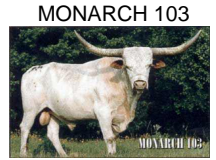

ICON OF RM

Date of Birth: 04/09/2014
Registration 1: BI91454*
Breeder: Red McCombs

Courtesy of Bull Creek Longhorns

Acquired from McCombs Ranches at their 2021 Vintage Longhorn sale, this bull represents the best of RM breeding. The partners are excited to use him on some of our elite cows.

TTT: 83.5000 on 11/04/2022

ICON OF RM

SAFARI BL CHEX

RM SWEETHEART PAT

FARLAP CHEX

NIGHT SAFARI BL833

TOUCHDOWN OF RM

REDMAC SWEETHEART